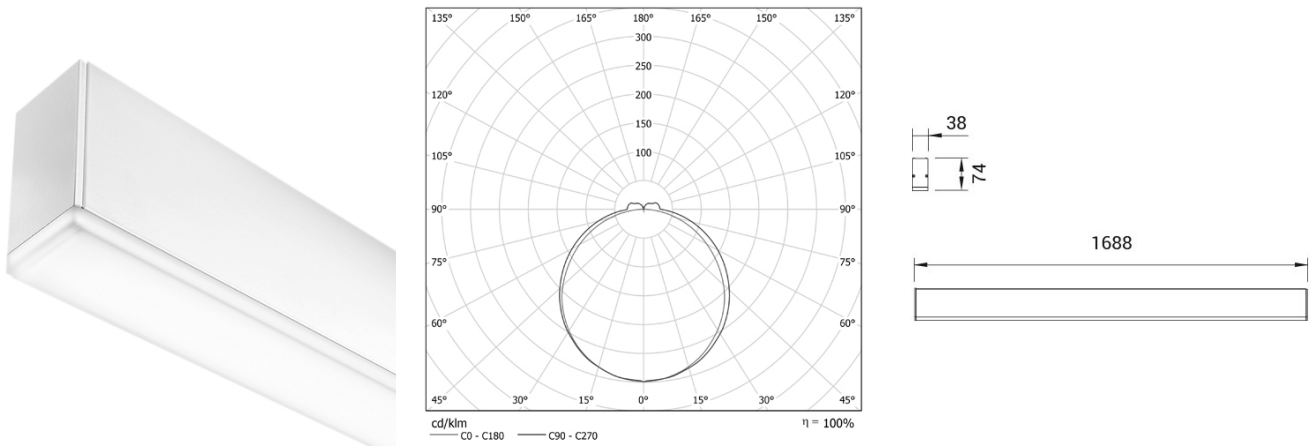

BRIGHT PG Low Power

Low power led module. Direct emission with PG diffuser.

CODE		FLUX	SIZE	CERTIFICATIONS
80PG36K4	36W 4000K	3852lm	1688mm	  

Optics

Methacrylate satin antistatic diffuser screen, UGR<22.
LIC (Lateral indirect Control) technology for partially indirect emission.